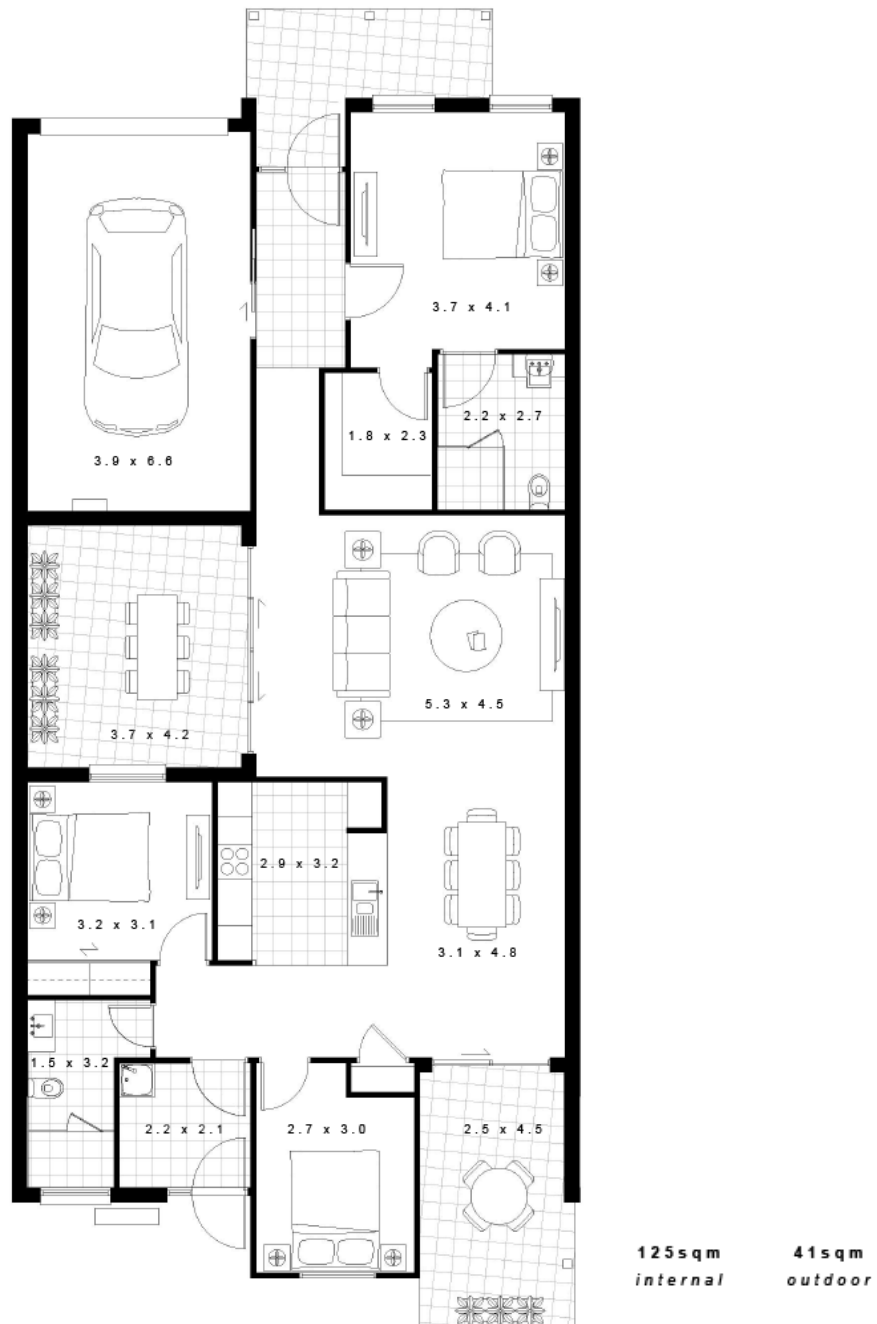

Warrigal Shell Cove

Community Village

Villa 59

50 Harbour Boulevard, Shell Cove NSW 2529

3 Bed | 2 Bath | 1 Car

Disclaimer: Whilst every attempt has been made to ensure the accuracy of this floor plan, this is an artist's impression and as such intended as an approximate guide.